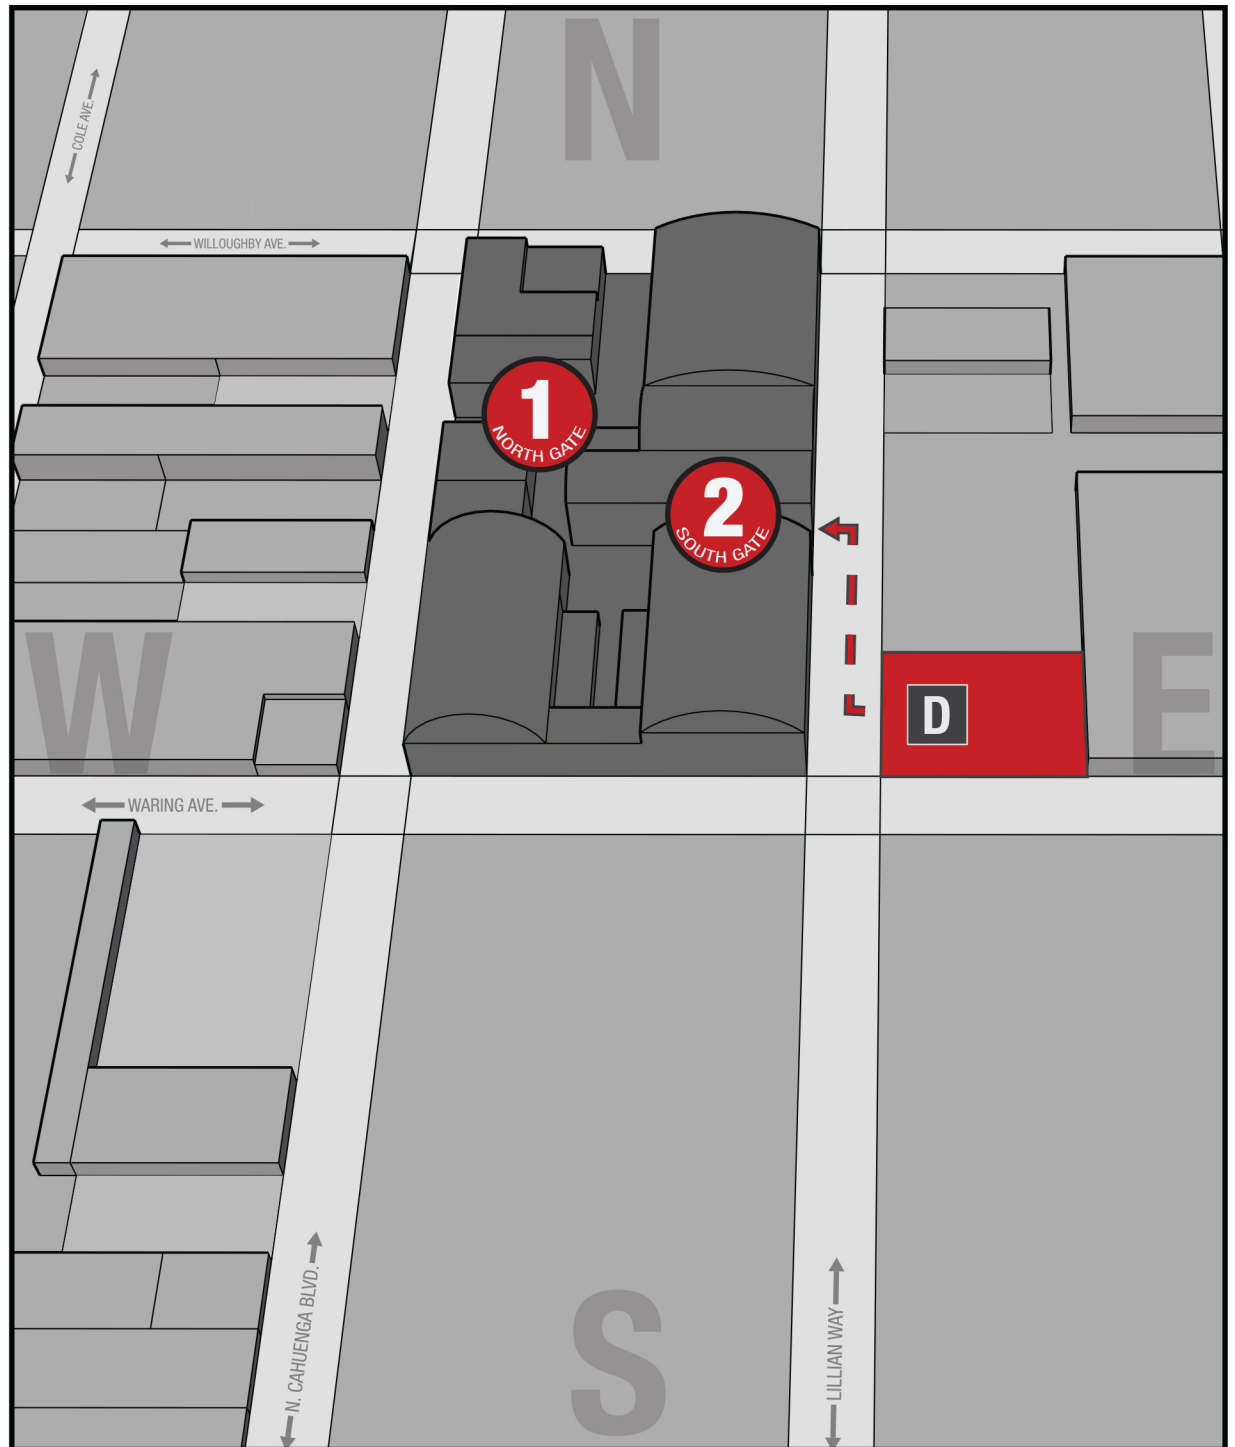

RED STUDIOS HOLLYWOOD

PARKING MAP

846 N. Cahuenga Blvd
Los Angeles, CA 90038

OFFICE: (323) 463-0808
FAX: (323) 465-8173
redstudio.com

LOT D

801 LILLIAN WAY
(CORNER OF WARING AVE. / LILLIAN WAY)