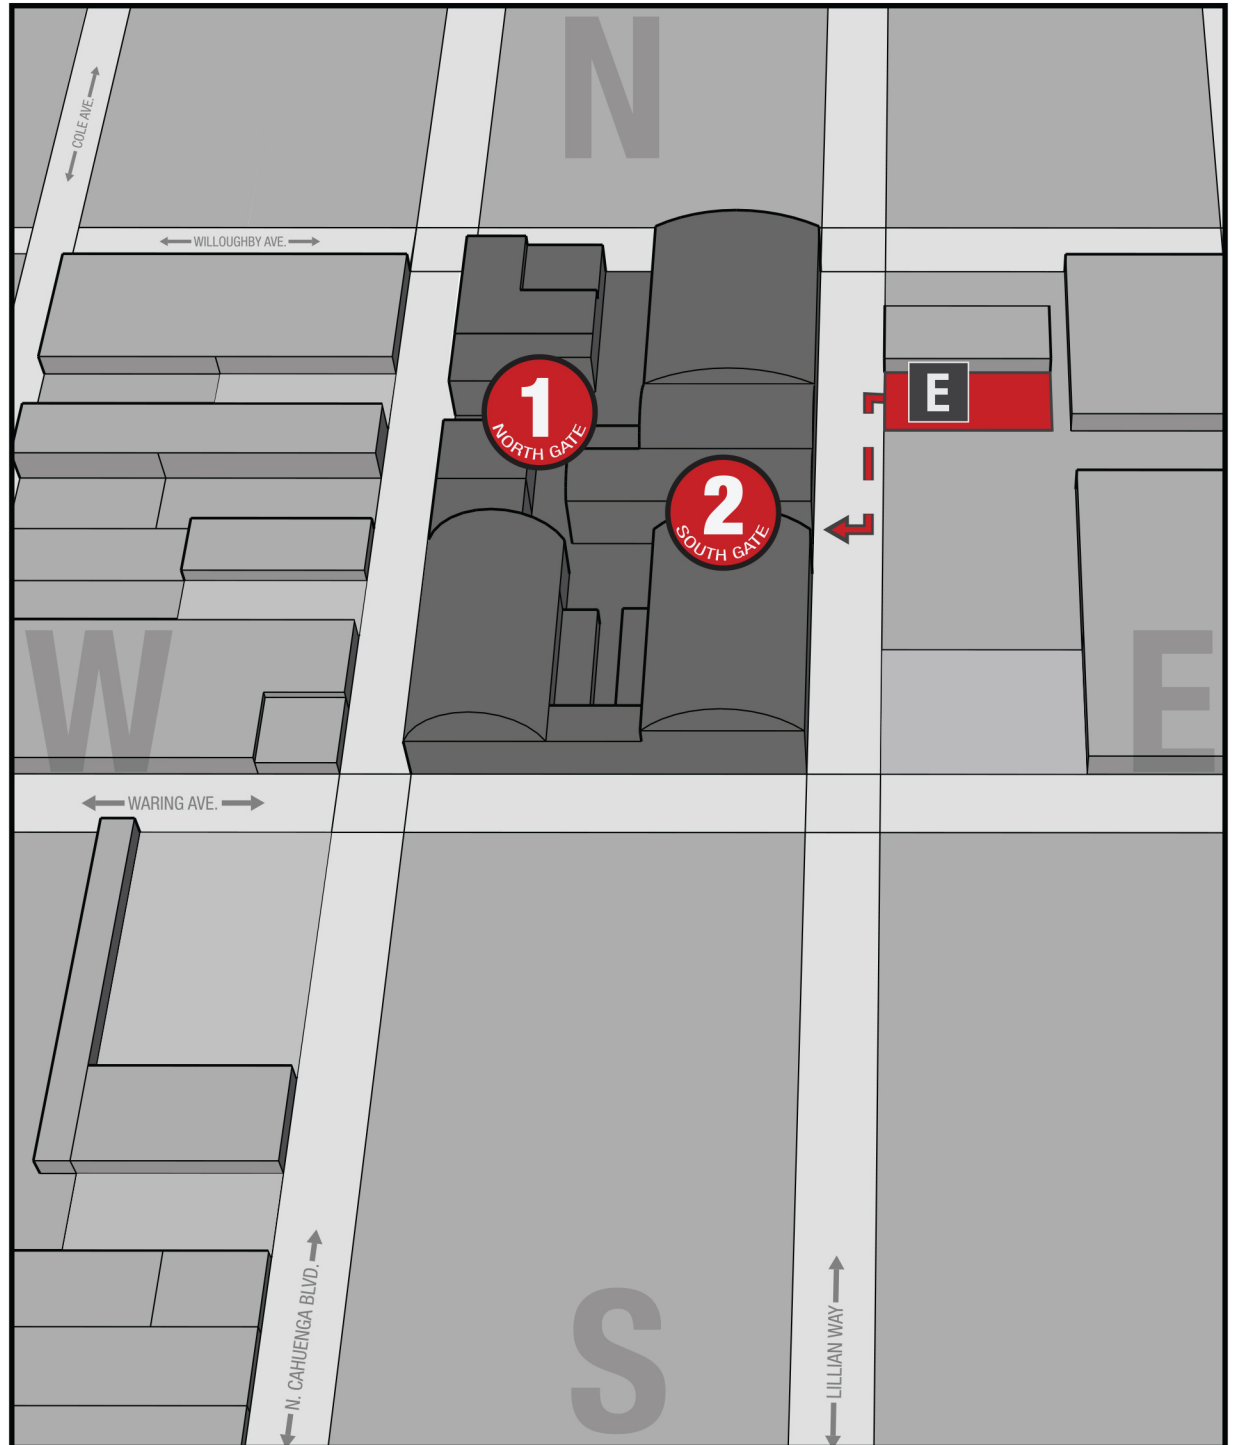

RED STUDIOS HOLLYWOOD

PARKING MAP

846 N. Cahuenga Blvd
Los Angeles, CA 90038

OFFICE: (323) 463-0808
FAX: (323) 465-8173
redstudio.com

LOT E

861 N. VINE ST.
(ENTRANCE ON LILLIAN WAY)