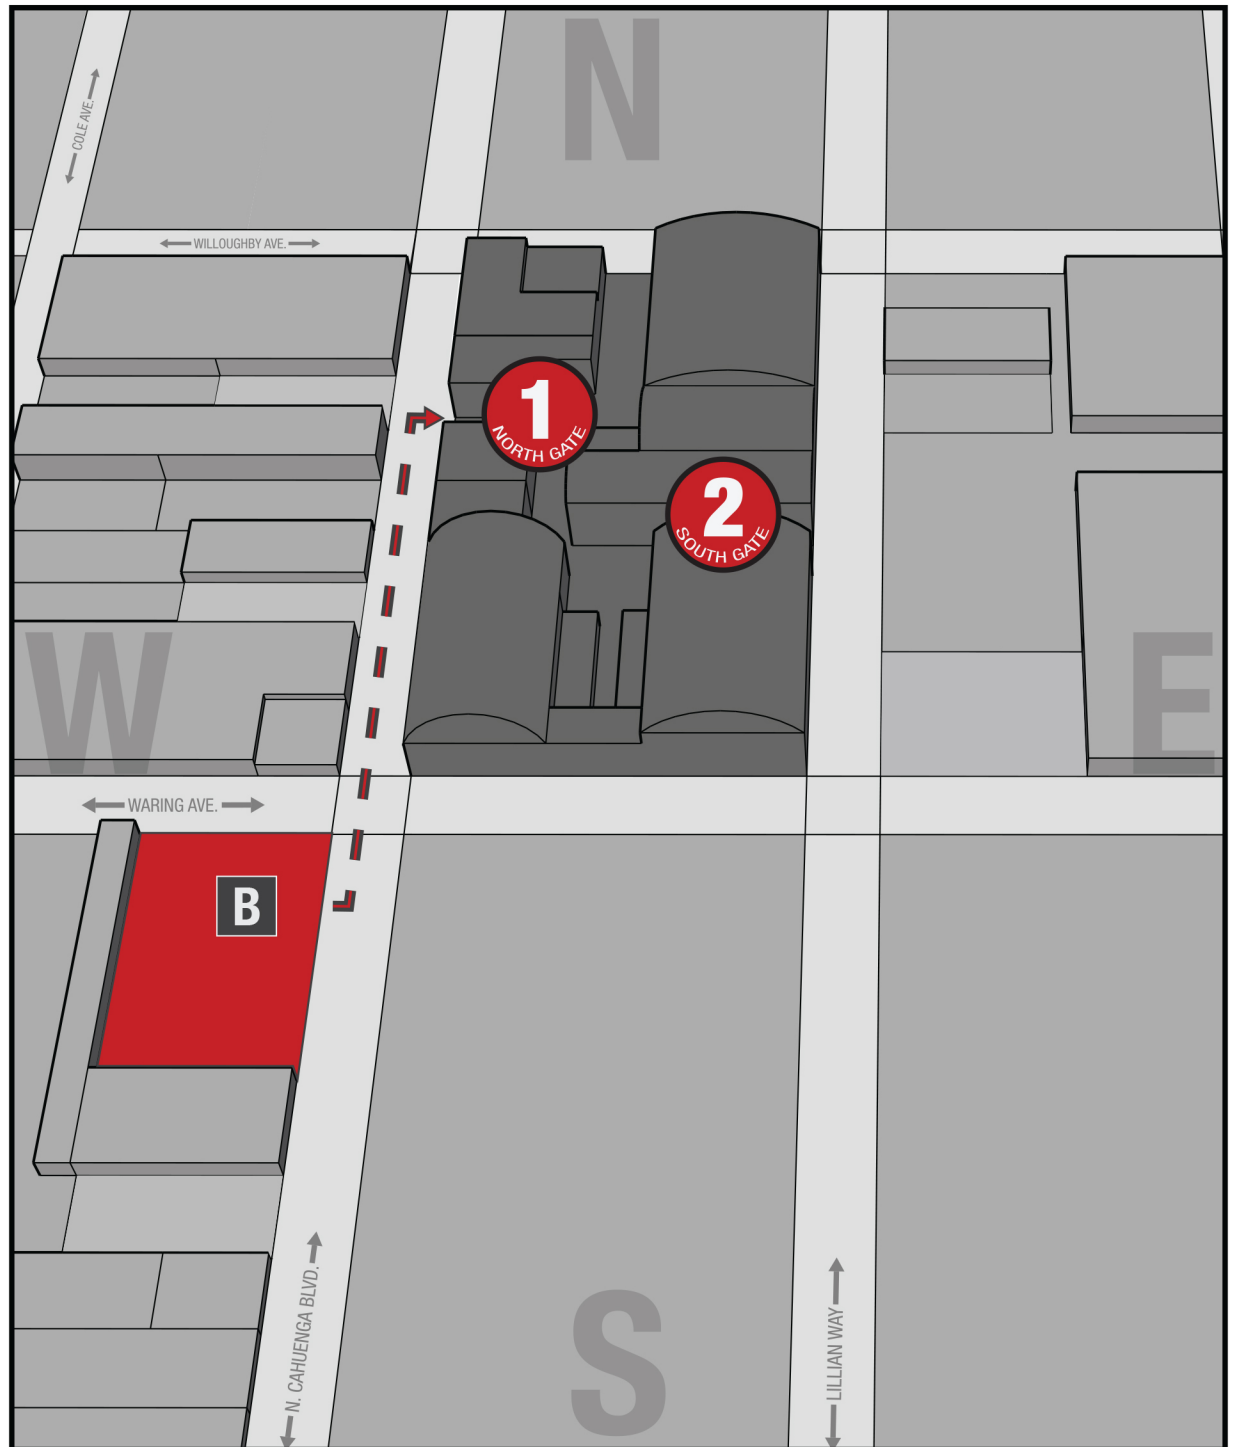

RED STUDIOS HOLLYWOOD

PARKING MAP

846 N. Cahuenga Blvd
Los Angeles, CA 90038

OFFICE: (323) 463-0808
FAX: (323) 465-8173
redstudio.com

LOT B

745 N. CAHUENGA BLVD.