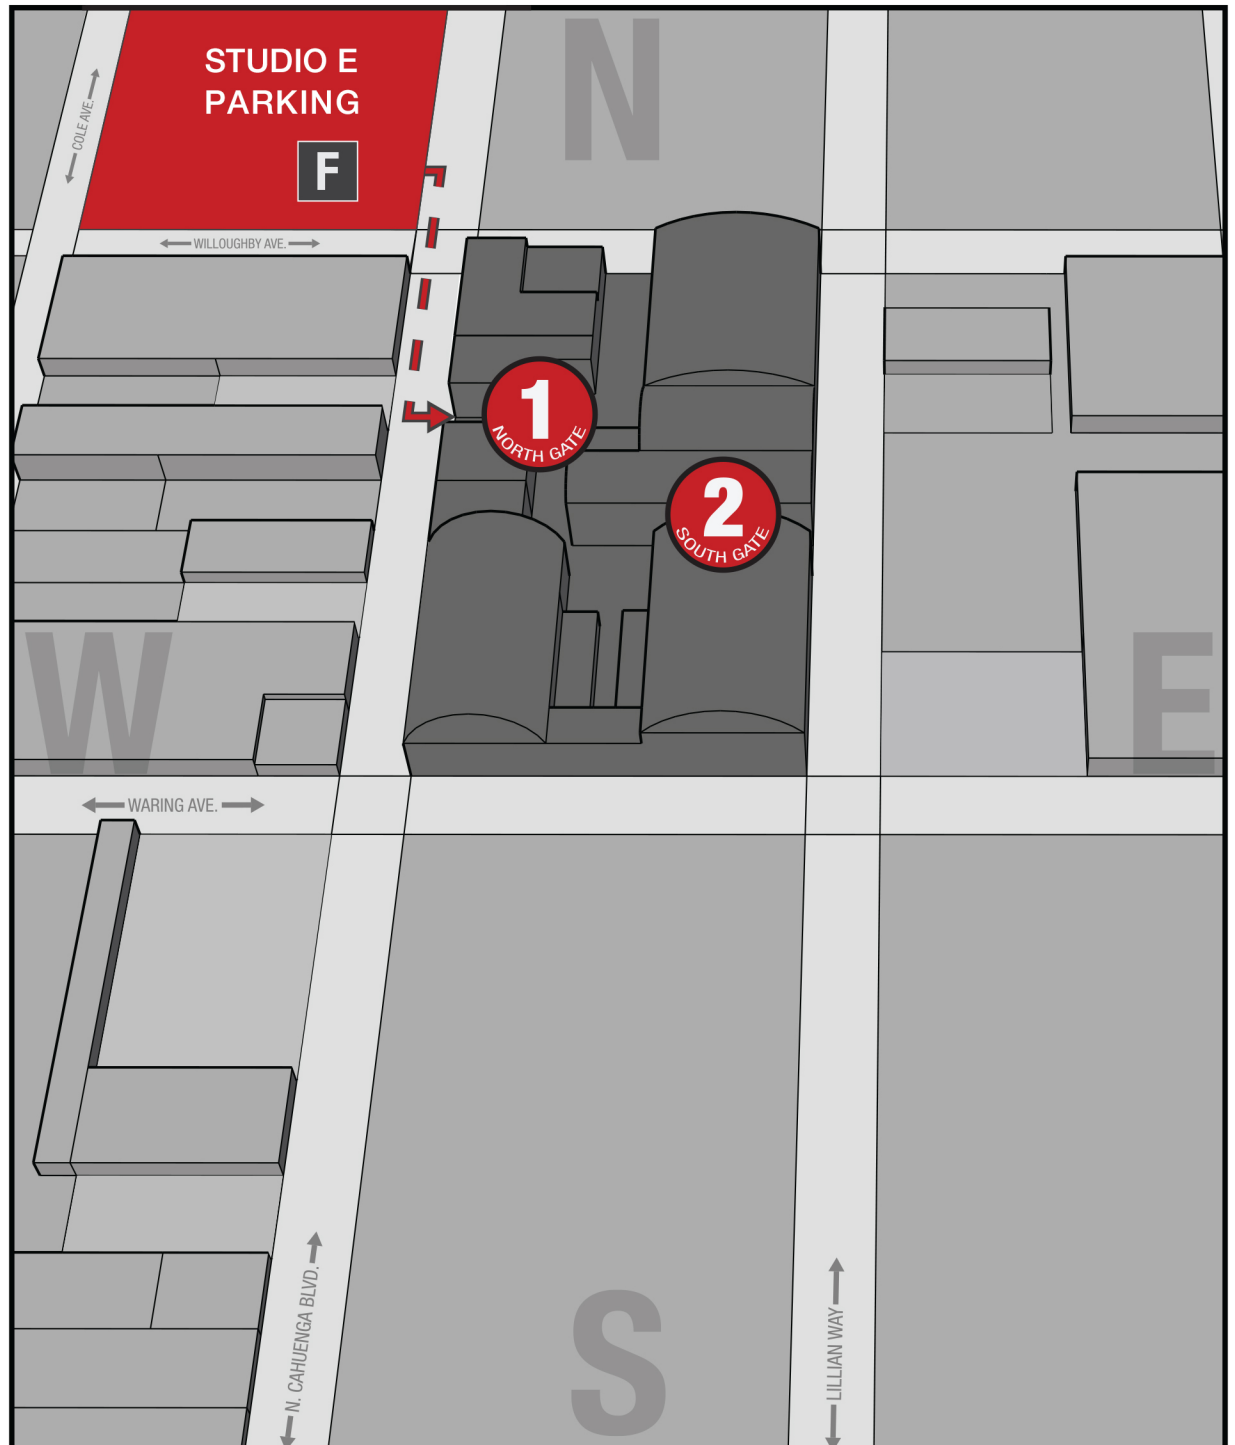

RED STUDIOS HOLLYWOOD

PARKING MAP

846 N. Cahuenga Blvd
Los Angeles, CA 90038

OFFICE: (323) 463-0808
FAX: (323) 465-8173
redstudio.com

LOT F

6300 ROMAINE ST. (TELEVISION CENTER)

(ENTRANCES ON N. COLE AVE.
AND N. CAHUENGA BLVD.)